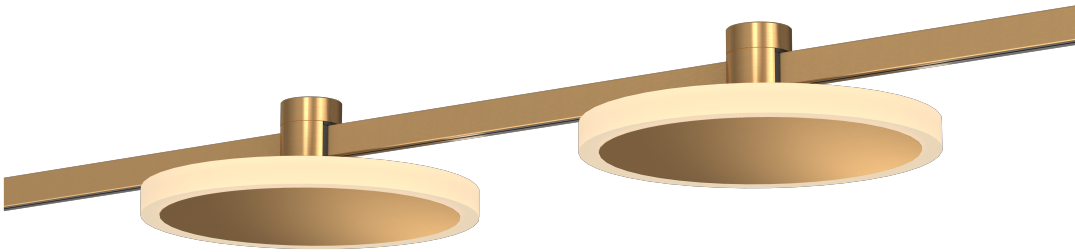

PEARL MAGNETIC TRACK LIGHT PL-M55

SPECIFICATIONS

Product Code	PL-M55
Color Temperature	3000/4000k
Power	9W
Input Voltage	24V
Finishing Color	Sandy Black / Glossy Gold
Beam Angle	120°
Installation	Magnetic Track Mounted
CRI	80/90
Product Size	D 160mm * H 54mm
Certification	CE/CCC
IP Ration	IP20
Warranty	3 years