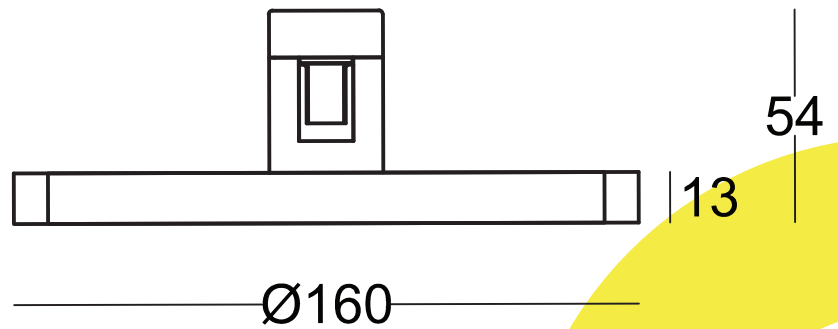

PEARL MAGNETIC TRACK LIGHT PL-M55

SPECIFICATIONS

Product Code	PL-M55
Color Temperature	3000/4000k
Power	9W
Input Voltage	24V
Finishing Color	Sandy Black / Glossy Gold
Beam Angle	120°
Installation	Magnetic Track Mounted
CRI	80/90
Product Size	D 160mm * H 54mm
Certification	CE/CCC
IP Ration	IP20
Warranty	3 years